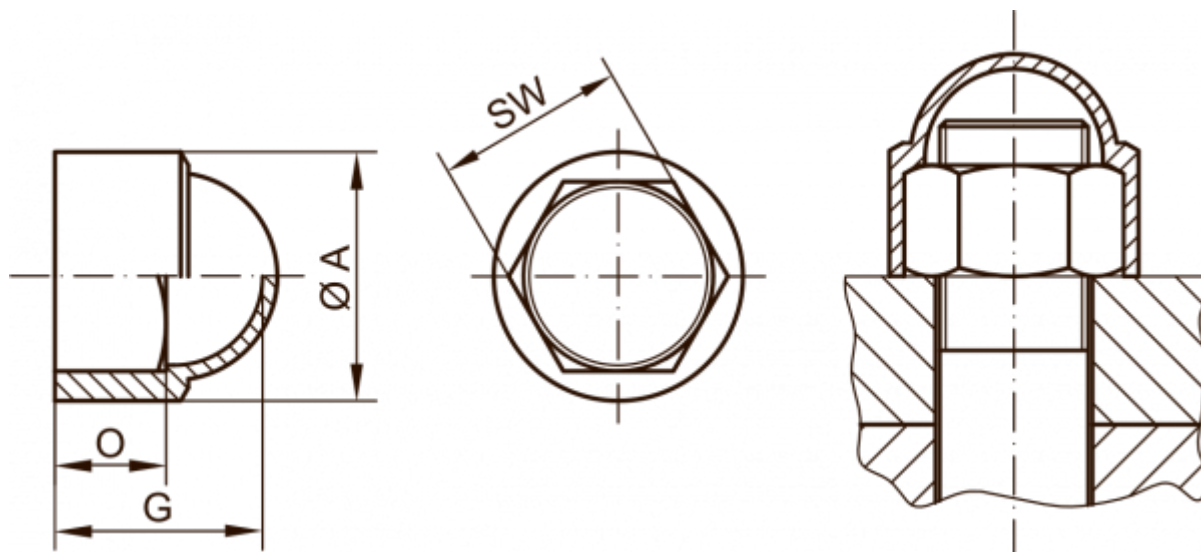

# Data Sheet

Article number: 59GPN10008638

Description: KLEE Cap for nut GPN 1000 / 8638 - NV 75

## Measures

A	= 91.6
For	= G1 1/2
G	= 78.5
O	= 41
SW (Spanner width)	= 75